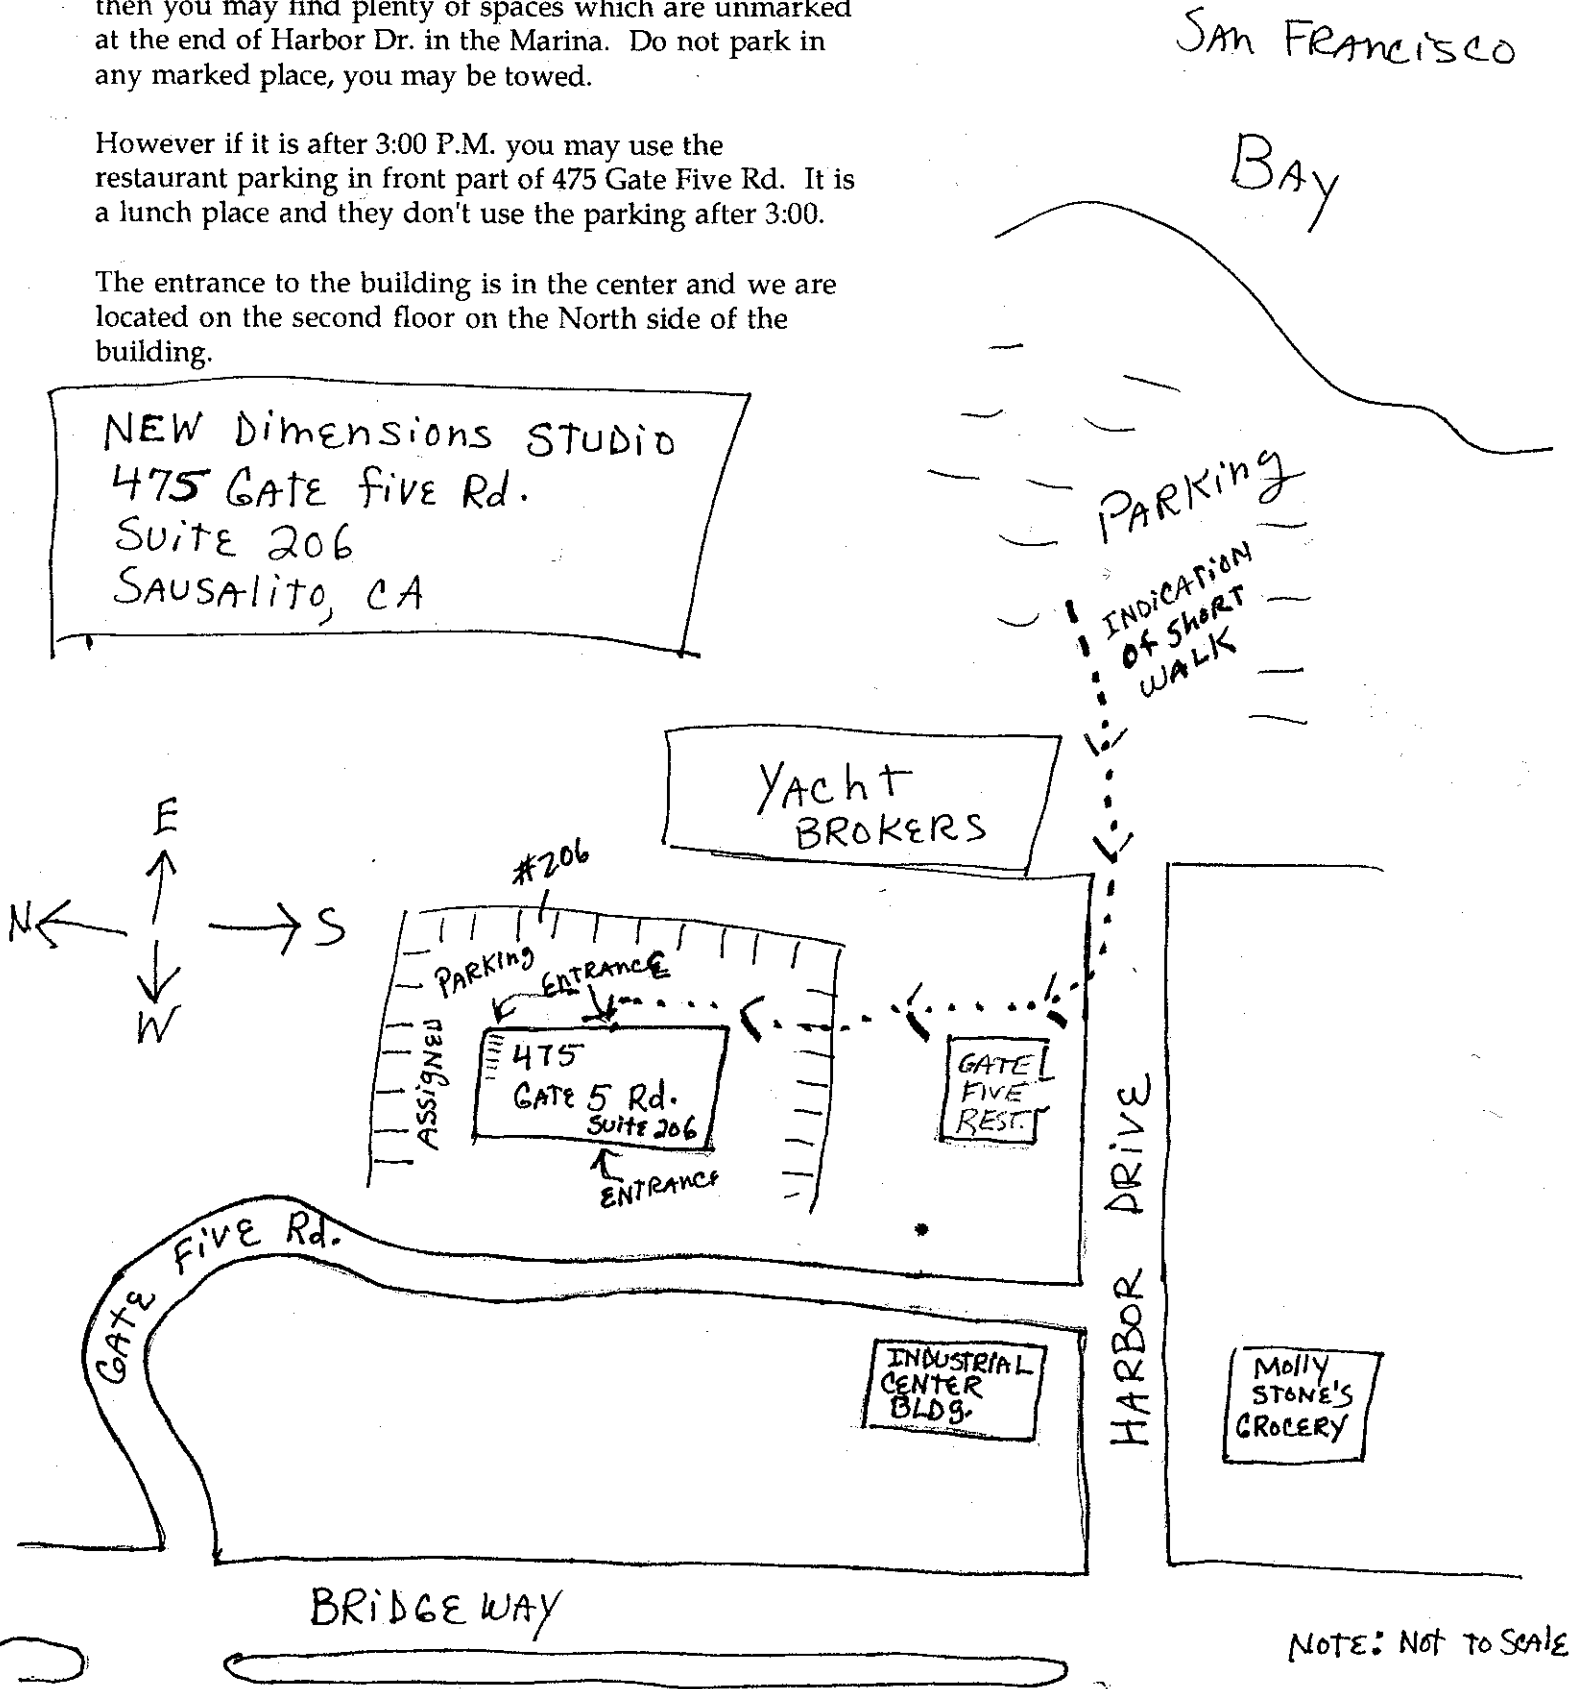

PARKING INFORMATION

Parking is intense in Sausalito. They are quick to ticket offenders. All the parking surrounding 475 Gate Five Rd is assigned. I suggest you drive through the parking lot surrounding 475 Gate Five Rd and see if there is an opening in slot 206. If so, park there. If not then you may find plenty of spaces which are unmarked at the end of Harbor Dr. in the Marina. Do not park in any marked place, you may be towed.

However if it is after 3:00 P.M. you may use the restaurant parking in front part of 475 Gate Five Rd. It is a lunch place and they don't use the parking after 3:00.

The entrance to the building is in the center and we are located on the second floor on the North side of the building.

NEW Dimensions STUDIO
475 GATE five Rd.
SUITE 206
SAUSALITO, CA